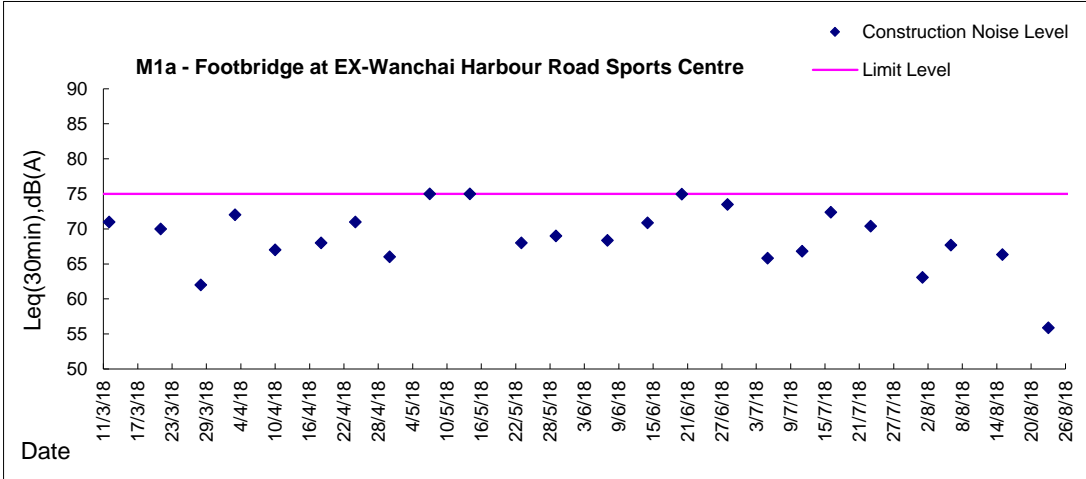

**Graphic Presentation of Noise Monitoring Result**

Day Time (0700 - 1900hrs on normal weekdays)

**Graphic Presentation of Noise Monitoring Result**

Day Time (0700 - 1900hrs on normal weekdays)