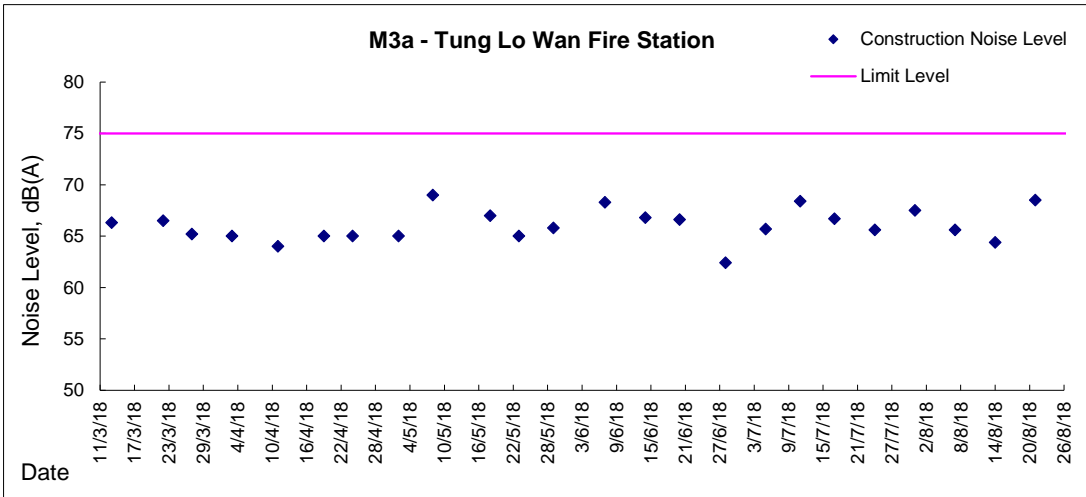

**Graphic Presentation of Noise Monitoring Result**

Day Time (0700 - 1900hrs on normal weekdays)

**Graphic Presentation of Noise Monitoring Result**

Day Time (0700 - 1900hrs on normal weekdays)