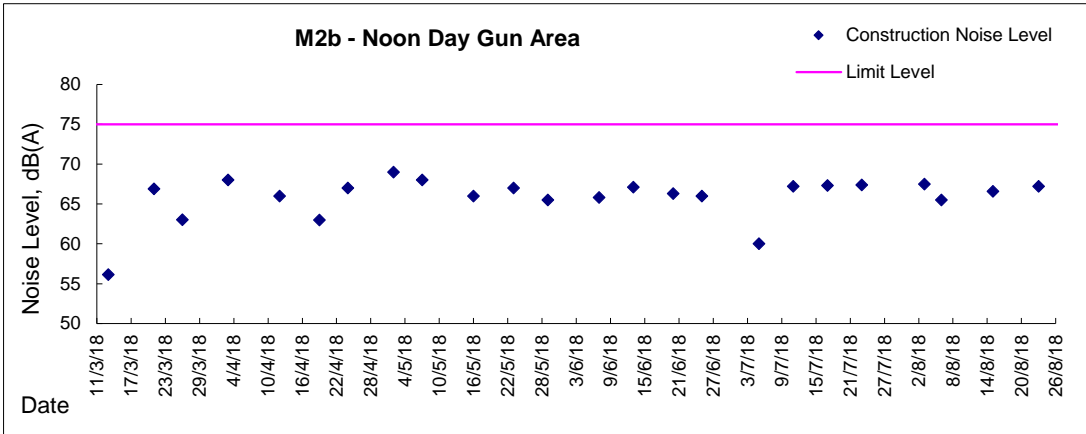

**Graphic Presentation of Noise Monitoring Result**

Day Time (0700 - 1900hrs on normal weekdays)

**Graphic Presentation of Noise Monitoring Result**

Day Time (0700 - 1900hrs on normal weekdays)